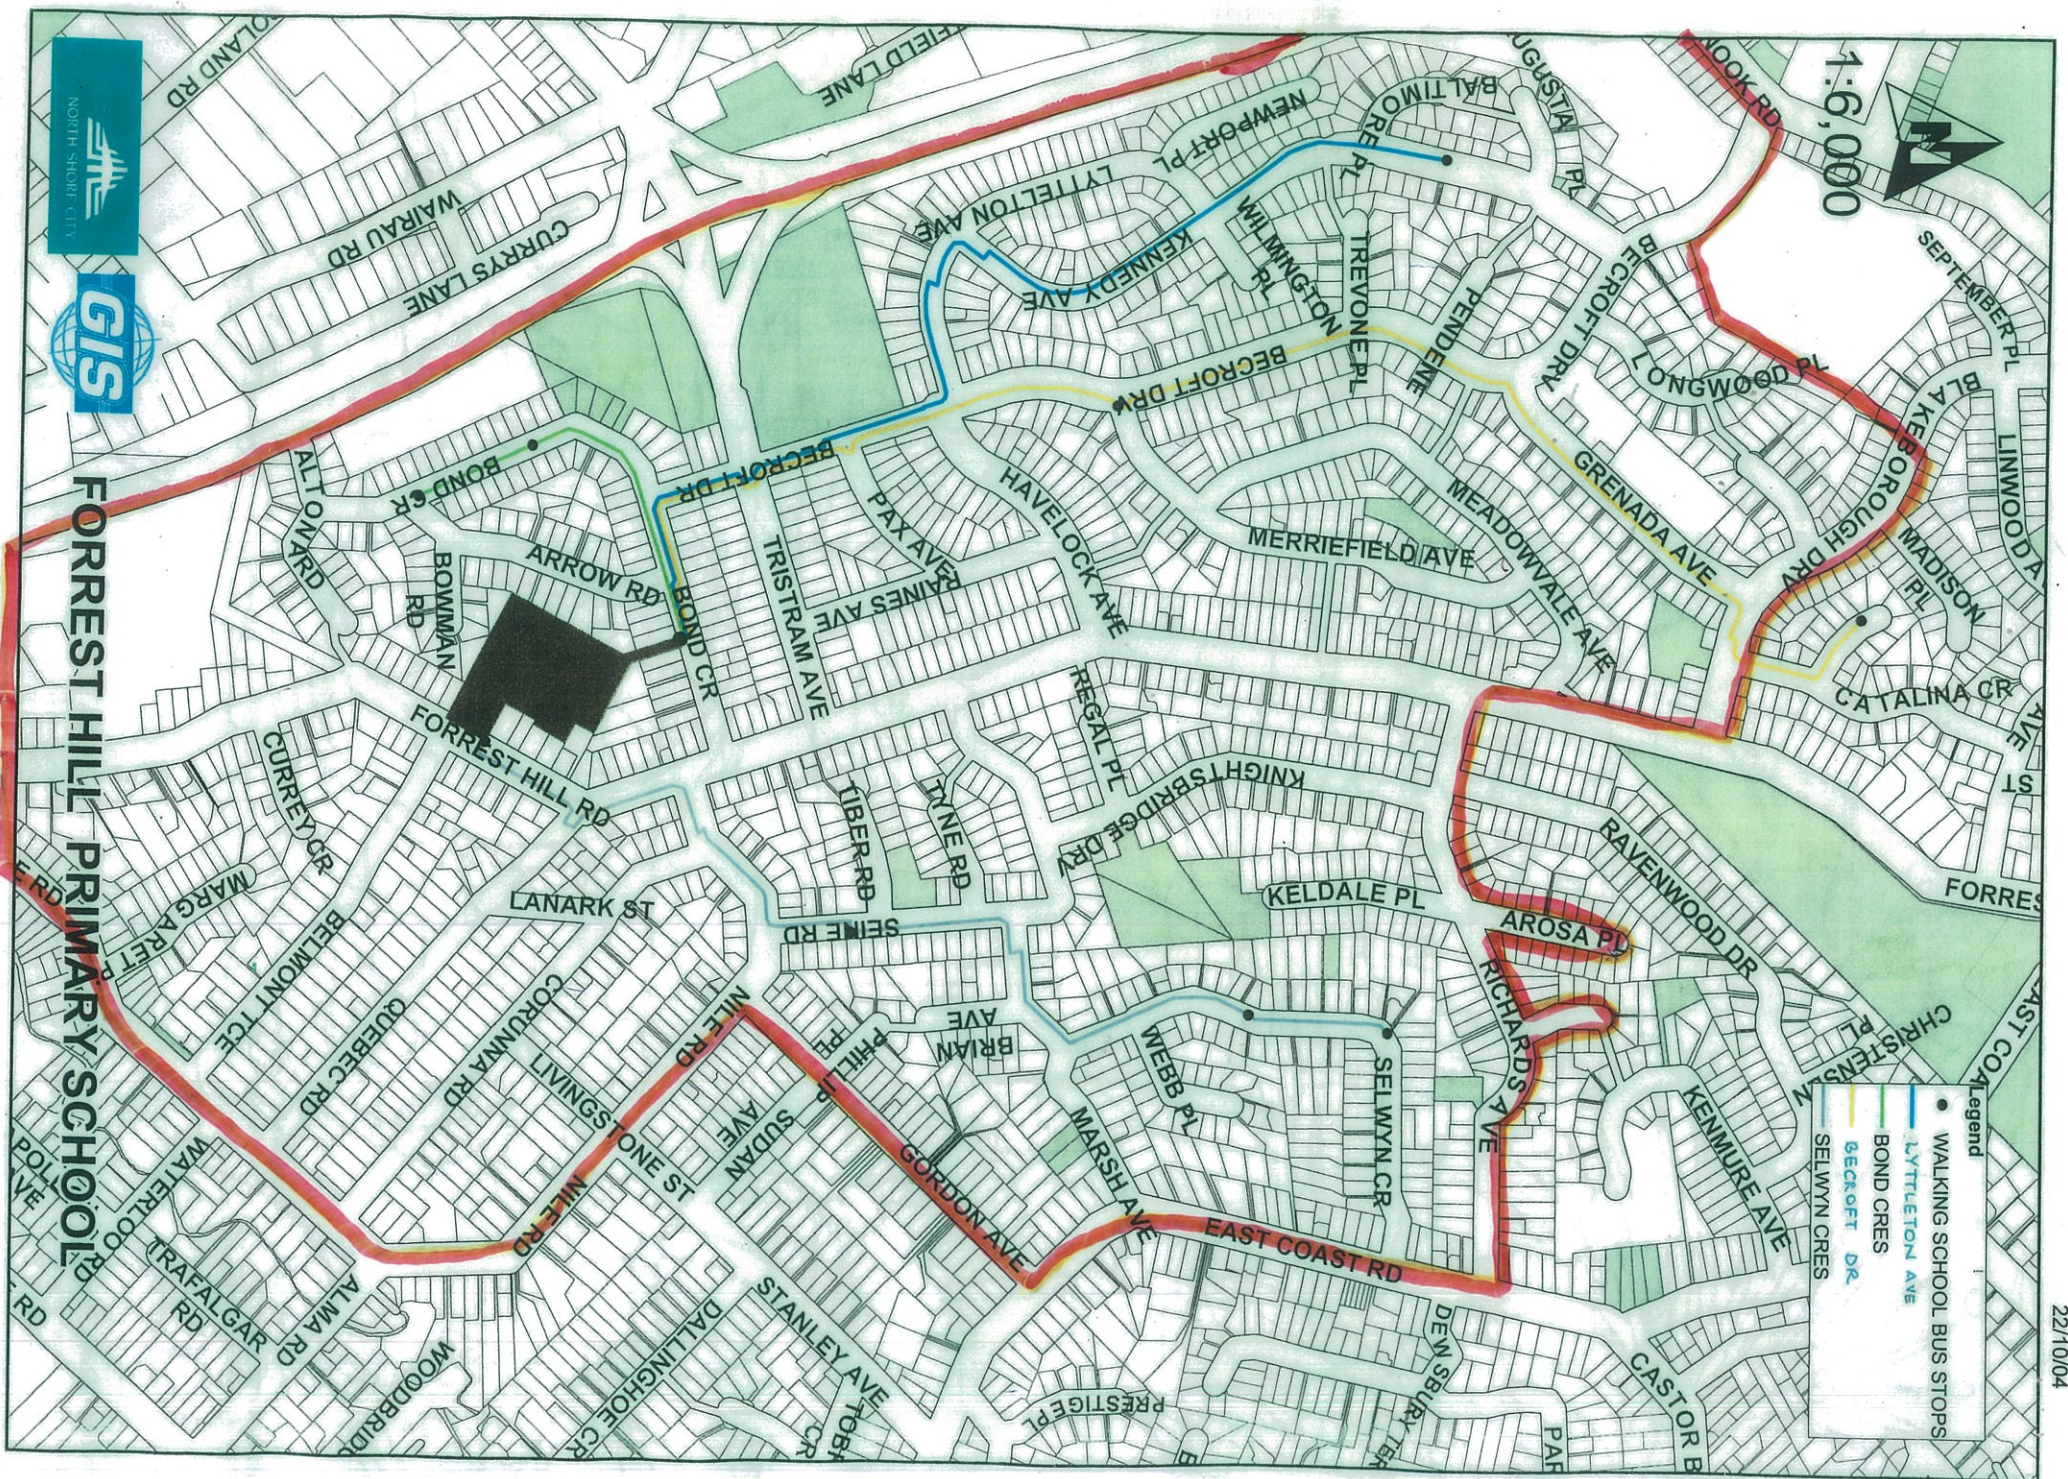

1:6,000

FORREST HILL PRIMARY SCHOOL

Legend

- WALKING SCHOOL BUS STOPS
- LYTTELTON AVE
- BOND CRES
- BECROFT DR
- SELMWYN CRES